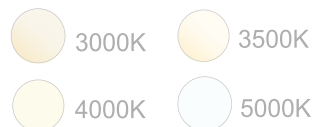

SCXT-DL 1" Wide Linear Lights

Wattage

10W / 15W / 20W / 30W / 40W / 60W / 80W

Voltage Input

120-277V AC
50/60Hz

Efficacy

110 LM/W

Dimming

0~10V Dimmable

Finish

Aluminum Housing & Low Profile Modern Design
Custom Colors Available

Beam Angles

Color Temperatures

Features

Factory-Installed Options

Catalog No.	Fig.	Catalog No.	Fig.	Length	EM Option	Length	EM Option
SCXT-2FT-10-20W-MCTP-D-DL	A.	SCXT-8FT-40-80W-MCTP-D-DL	C.	2FT	OPT-SCXT-ULM-2FT-MCTP	8FT	OPT-SCXT-ULM-8FT-MCTP
SCXT-4FT-20-40W-MCTP-D-DL	B.			4FT	OPT-SCXT-ULM-4FT-MCTP		