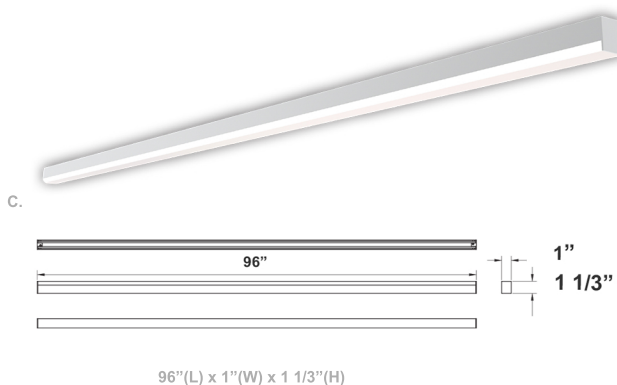

SCXT-DL 1" Wide Linear Lights

Wattage

10W / 15W / 20W / 30W / 40W / 60W / 80W

Voltage Input

120-277V AC
50/60Hz

Efficacy

110 LM/W

Dimming

0~10V Dimmable

Finish

Aluminum Housing & Low Profile Modern Design
Custom Colors Available

Beam Angles

Color Temperatures

Features

Factory-Installed Options

Catalog No.	Fig.	Catalog No.	Fig.	Length	EM Option	Length	EM Option
SCXT-2FT-10-20W-MCTP-D-DL	A.	SCXT-8FT-40-80W-MCTP-D-DL	C.	2FT	OPT-SCXT-ULM-2FT-MCTP	8FT	OPT-SCXT-ULM-8FT-MCTP
SCXT-4FT-20-40W-MCTP-D-DL	B.			4FT	OPT-SCXT-ULM-4FT-MCTP		