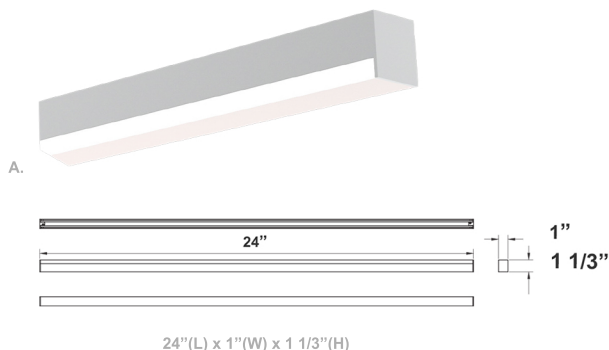

SCXT-DL 1" Wide Linear Lights

Wattage

10W / 15W / 20W / 30W / 40W / 60W / 80W

Voltage Input

120-277V AC
50/60Hz

Efficacy

110 LM/W

Dimming

0~10V Dimmable

Finish

Aluminum Housing & Low Profile Modern Design
Custom Colors Available

Beam Angles

Color Temperatures

Features

Factory-Installed Options

Catalog No.	Fig.	Catalog No.	Fig.	Length	EM Option	Length	EM Option
SCXT-2FT-10-20W-MCTP-D-DL	A.	SCXT-8FT-40-80W-MCTP-D-DL	C.	2FT	OPT-SCXT-ULM-2FT-MCTP	8FT	OPT-SCXT-ULM-8FT-MCTP
SCXT-4FT-20-40W-MCTP-D-DL	B.			4FT	OPT-SCXT-ULM-4FT-MCTP		