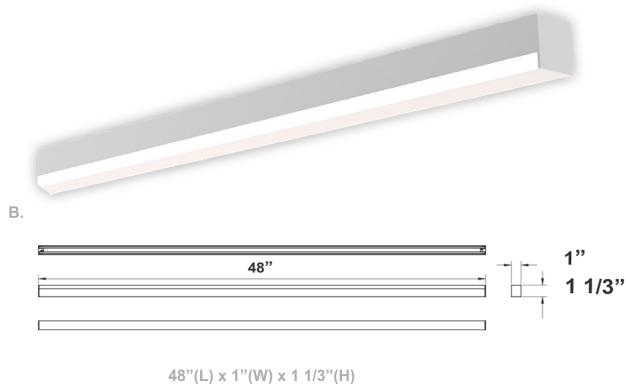

SCXT-DL 1" Wide Linear Lights

Wattage

10W / 15W / 20W / 30W / 40W / 60W / 80W

Voltage Input

120-277V AC
50/60Hz

Efficacy

110 LM/W

Dimming

0~10V Dimmable

Finish

Aluminum Housing & Low Profile Modern Design
Custom Colors Available

Beam Angles

Color Temperatures

Features

Factory-Installed Options

Catalog No.	Fig.	Catalog No.	Fig.	Length	EM Option	Length	EM Option
SCXT-2FT-10-20W-MCTP-D-DL	A.	SCXT-8FT-40-80W-MCTP-D-DL	C.	2FT	OPT-SCXT-ULM-2FT-MCTP	8FT	OPT-SCXT-ULM-8FT-MCTP
SCXT-4FT-20-40W-MCTP-D-DL	B.			4FT	OPT-SCXT-ULM-4FT-MCTP		